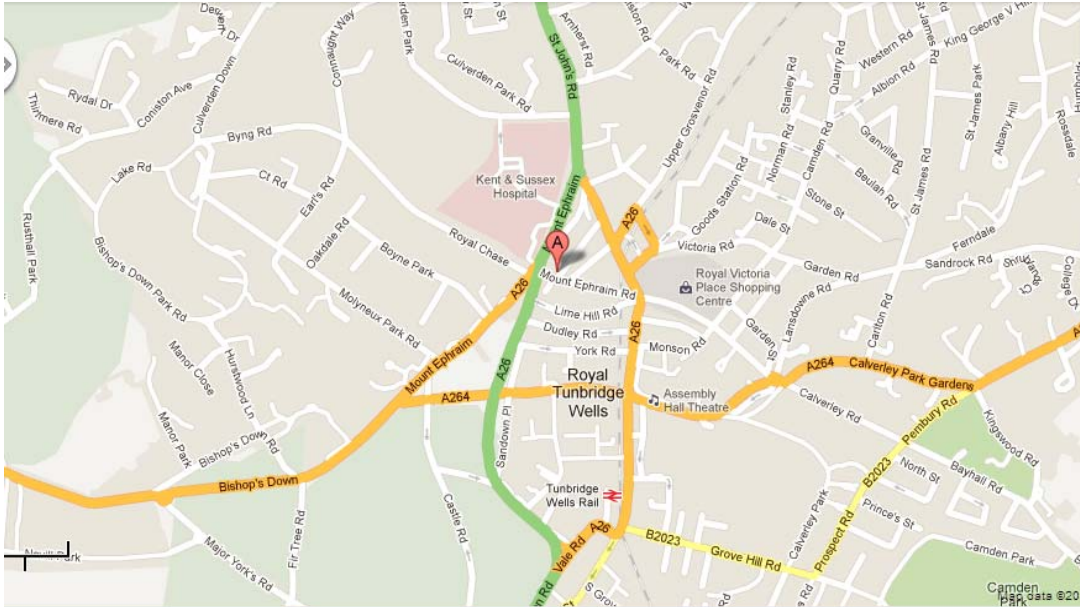

**Lonsdale Financial Consulting Ltd**  
**22 Mount Ephraim Road**  
**Tunbridge Wells**  
**Kent**  
**TN1 1ED**  
**Telephone: 01892 546654**

*Guest parking is located at the rear of the building. Turn left into Rock Villa Road from Mount Ephraim Road. Then immediately left into the car park.*